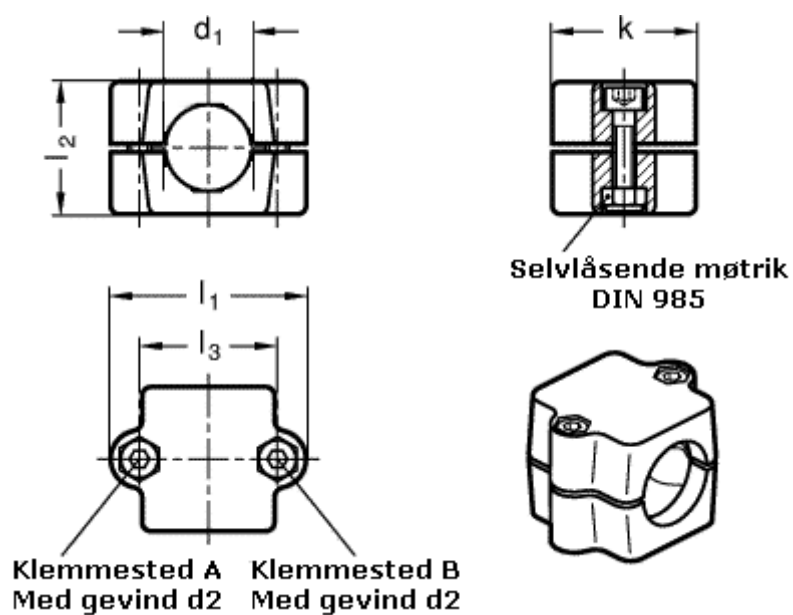

Article number: 20241B50112SW
Description: E+G Tube connector
GN 241-B50-11-SW

Measures

d1 = 50
d2 = M10
k = 76
l1 = 98
l2 = 70
l3 = 73